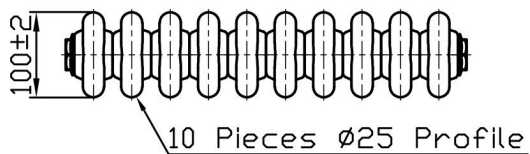

Imperia 3 Column Vertical 1800 x 470mm. Painted

Technical Drawing

Eastbrook 

Eastbrook Road, Gloucester GL4 3DB
 Technical Helpline : 01452 317890
 Mon - Fri / 8am - 5pm
 Email : technical@eastbrookco.com