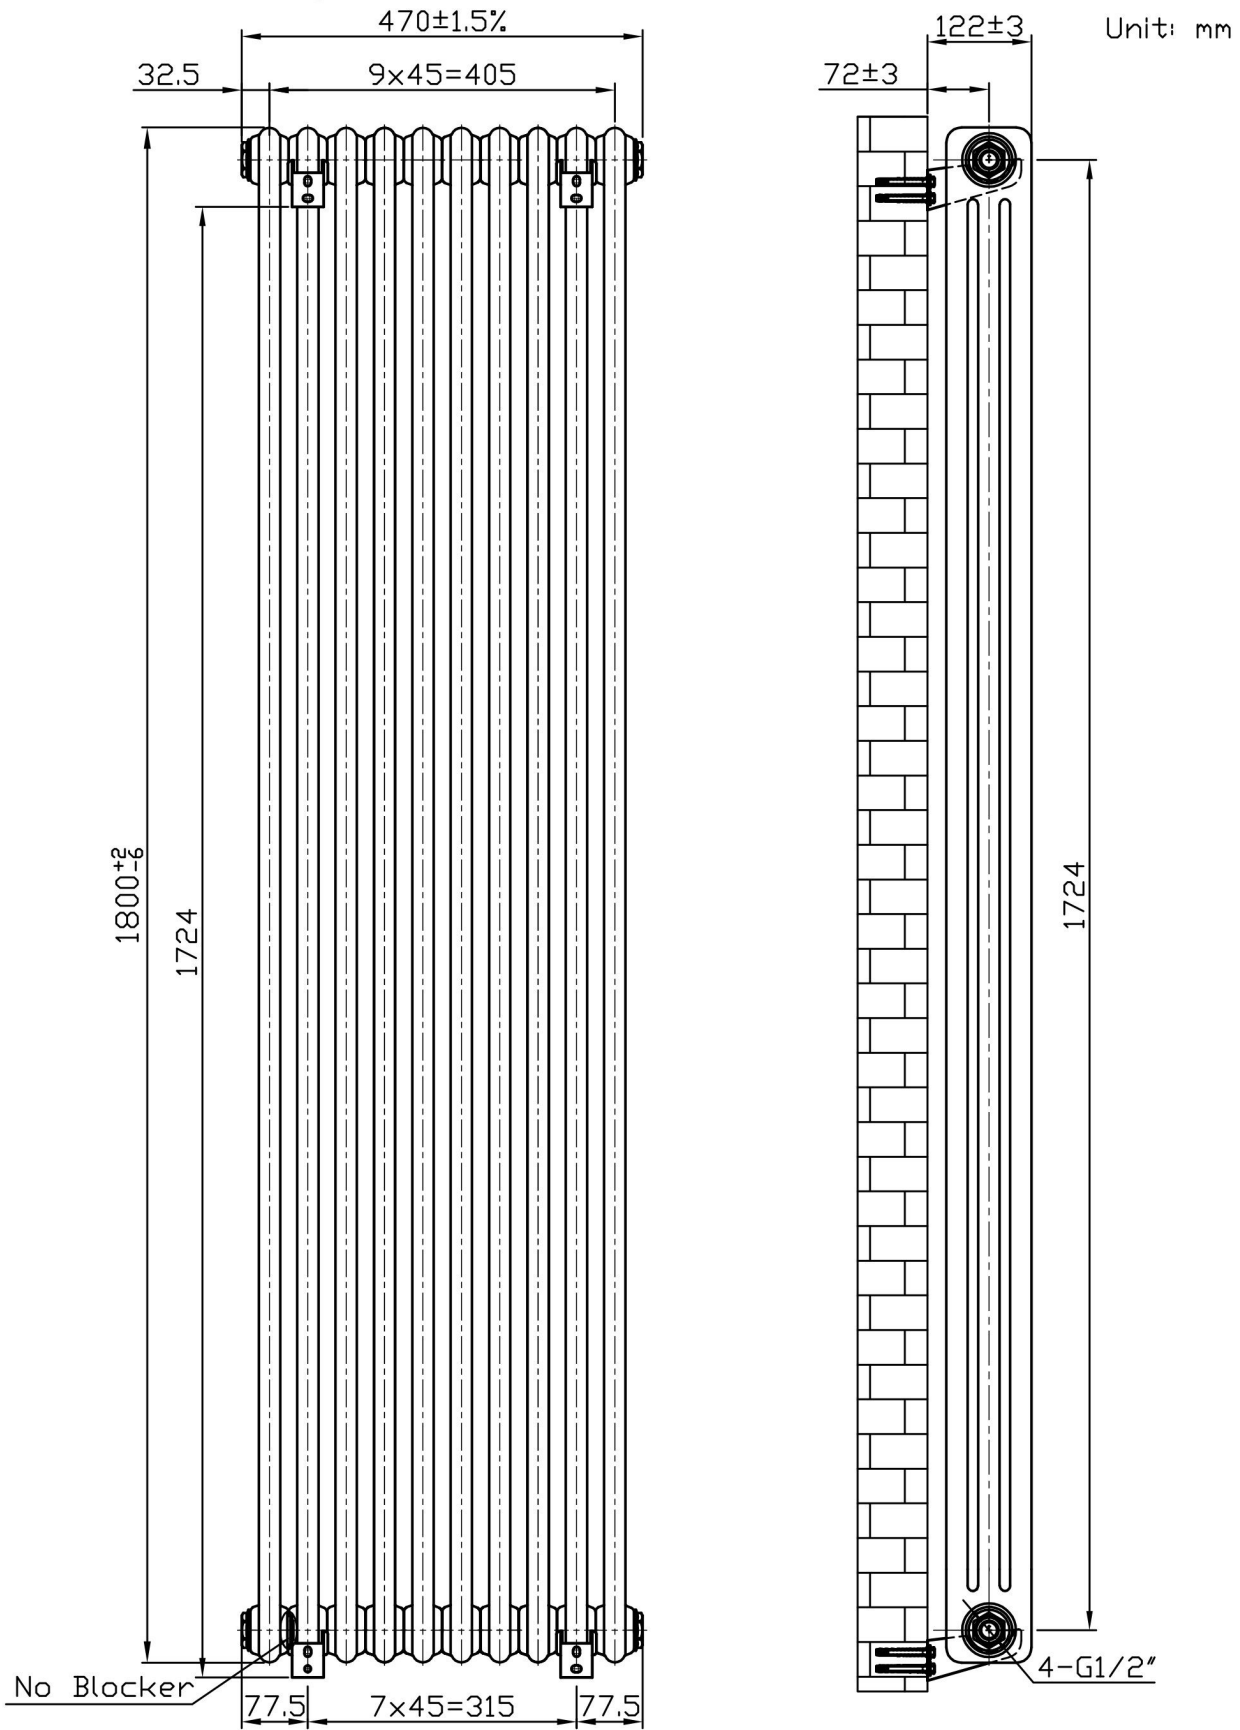

Imperia 3 Column Vertical 1800 x 470mm. Painted

Technical Drawing

Eastbrook 

Eastbrook Road, Gloucester GL4 3DB
 Technical Helpline : 01452 317890
 Mon - Fri / 8am - 5pm
 Email : technical@eastbrookco.com