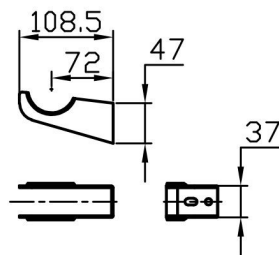

Imperia 3 Column Vertical 1800 x 470mm. Painted

Technical Drawing

Eastbrook 

Eastbrook Road, Gloucester GL4 3DB
 Technical Helpline : 01452 317890
 Mon - Fri / 8am - 5pm
 Email : technical@eastbrookco.com